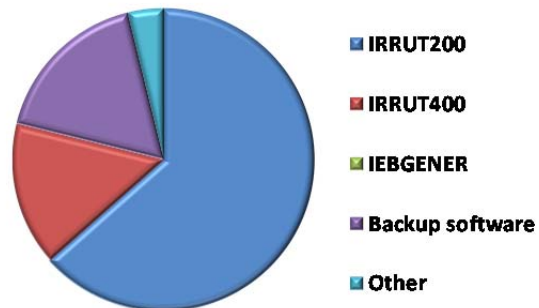

What software do you typically use to backup your RACF database?

Responses	Count	Percent %
IRRUT200	33	63.5%
IRRUT400	8	15.4%
IEBGENER	0	0.0%
Backup software (e.g., DFDSS)	9	17.3%
Other: - IEBGENER, DFDSS, Disk Mirror - IRRUT200 and DFDSS	2	3.8%
Responses	52	100.0%