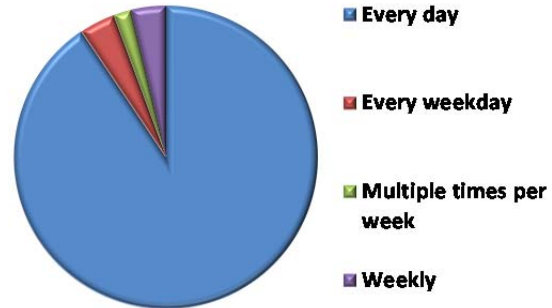

How often do you backup your RACF database?

Responses	Count	Percent %
Every day	47	90.4%
Every weekday	2	3.9%
Multiple times per week	1	1.9%
Weekly	2	3.8%
Multiple times per month	0	0.00%
Monthly	0	0.00%
Less often than monthly	0	0.00%
Never	0	0.00%
Responses	52	100.0%