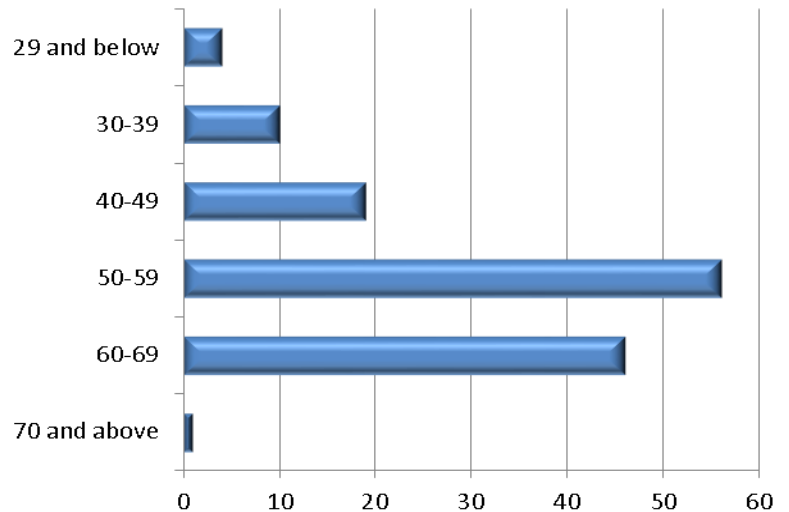

RSH RACF SURVEY

Survey 14

November
2012

Age of RACF-L Participants

Responses	Count	Percent %
29 and below	4	2.9%
30-39	10	7.4%
40-49	19	14.0%
50-59	56	41.2%
60-69	46	33.8%
70 and above	1	.7%
Total	136	100%