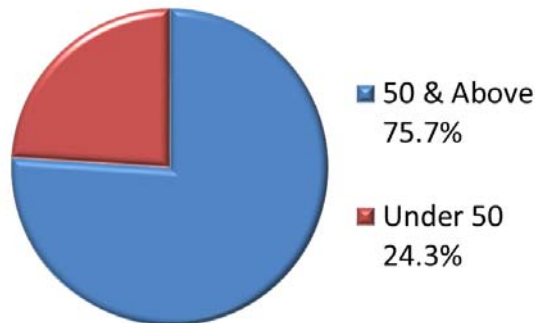

RSH RACF SURVEY

Survey 14

November
2012

Age of RACF-L Participants

Responses	Count	Percent %
29 and below	4	2.9%
30-39	10	7.4%
40-49	19	14.0%
50-59	56	41.2%
60-69	46	33.8%
70 and above	1	.7%
Total	136	100%