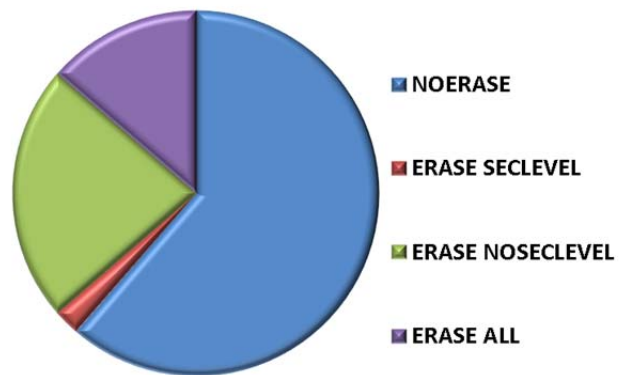

How is SETROPTS Erase-On-Scratch (ERASE) set on your production systems?

Responses	Count	Percent %
NOERASE	27	61.4%
ERASE SECLEVEL	1	2.3%
ERASE NOSECLEVEL	10	22.7%
ERASE ALL	6	13.6%
Total	44	100%

For those with NOSECLEVEL, approximately how many of your DATASET profiles have ERASE active?

Responses	Count	Percent %
None	2	20%
Under 25	6	60%
Over 25	0	0%
Over 100	1	10%
Over 1000	1	10%
Total	10	100%