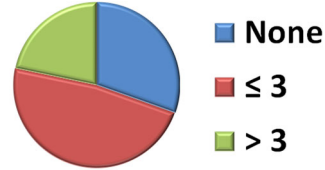

On how many Sysplexes is RACF Sysplex Datasharing active?

Responses	Count	Percent %
None	7	29.2%
3 or less	11	45.8%
More than 3	5	25.0%
Total	24	100%

For those answering NONE above, do you plan to implement Datasharing on any systems?

Responses	Count	Percent %
Yes, this year	1	14.3%
Yes, in later years	0	0%
Maybe	1	14.3%
No	5	71.4%
Total	7	100%

Respondents largest RACF database with RACF Sysplex Datasharing active.

RACF Database Size CYL	Database Size Megabytes	RACF Database % Full	Database Utilization CYL	Database Utilization Megabytes	Coupling Facility Policy Size	Coupling Facility % Utilization	Coupling Facility Connections
1800	1530 M	61%	1098	933 M	60 M	93%	9
500	425 M	72%	360	306 M	500 M	80%	2
100	85 M	20%	20	17 M	27 M	77%	2
250	212 M	31%	78	66 M	16 M	73%	5
200	170 M	36%	72	61 M	16 M	73%	5
140	119 M	43%	60	51 M	120 M	53%	14
20	17 M	8%	2	1 M	4 M	33%	3
70	60 M	60%	42	36 M	5 M	30%	2
20	17 M	45%	9	8 M	100 M	7%	2
300	255 M	69%	207	176 M	36 M	0%	2